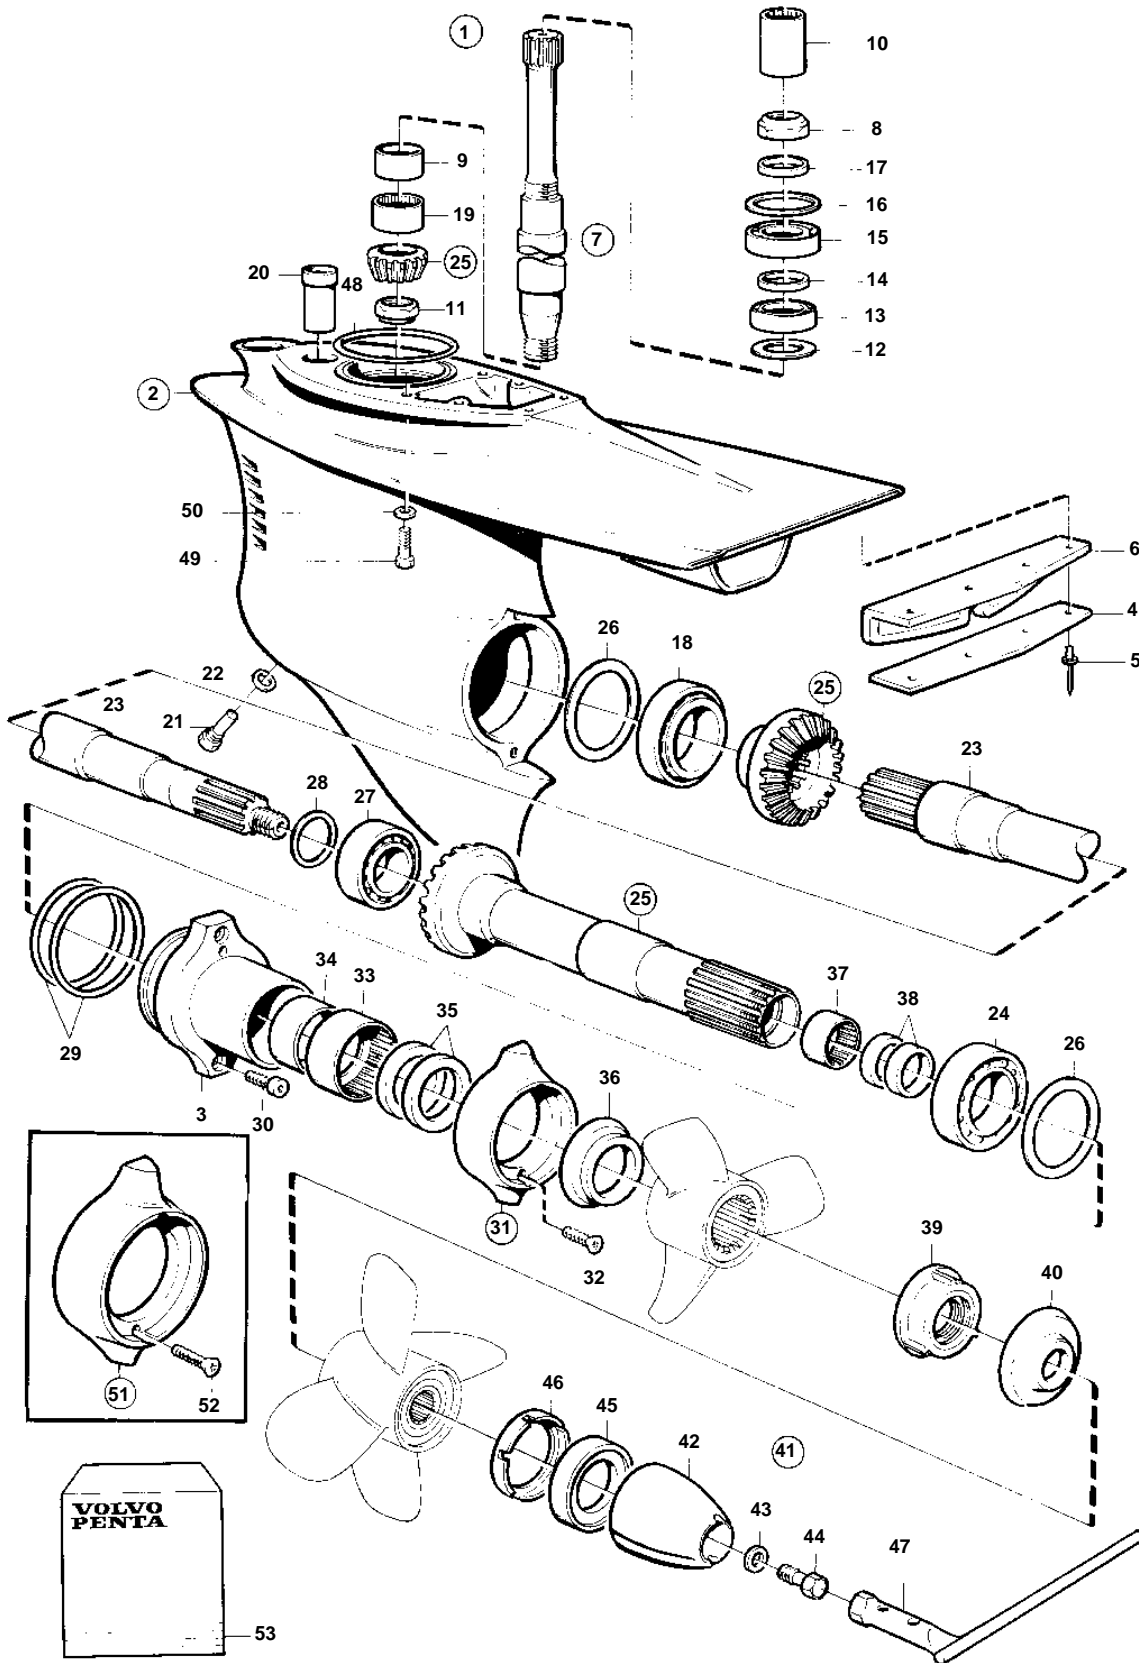

DP-D1

15162

DP-D1

REF	PART NO.	QTY	DESCRIPTION	NOTES
1	872767	1	Gear under	RATIO 2.30:1
	3803186	1	Gear under, exchange	Exchange unit
2	3855628	1	· Gear housing	
3	854053	1	· · Bearing housing	
4	872439	1	· · Attaching plate	
5	977711	4	· · Pop rivet	
6	872438	1	· · Check valve	
7	854611	1	· Intermedi.shaft kit	
8	969071	1	· · Round nut	Included in gasket kit.
9	184682	1	· · Inner ring	
10	3852268	1	· · Splined sleeve	
11	852212	1	· Nut	Included in gasket kit.
12	941832	X	· Shim	TH=0,05mm
	941833	X	· Shim	TH=0,20mm
13	183374	1	· Ball bearing	
14	944970	X	· Shim	
15	11072	1	· Roller bearing	
16	944522	X	· Shim	TH=0,05mm
	42981	X	· Shim	TH = 0,10mm
	968057	X	· Shim	TH=0,20mm
	42980	X	· Shim	TH=0.35mm
17	897387	1	· Spacer ring	
18	11044	1	· Bearing	
19	184654	1	· Needle bearing	
20	814482	1	· Oil pump screen	
21	852904	1	· Magnetic plug	
22	955974	1	· O-ring	Included in gasket kit.
23	872533	1	· Driveshaft	
24	184765	1	· Roller bearing	
25	3861456	1	· Gear set	RATIO 2.30:1
26	967352	X	· Shim	TH = 0.05mm
	941823	X	· Shim	TH = 0.10mm
	967351	X	· Shim	TH = 0.15mm
	941824	X	· Shim	TH = 0.20mm
	941825	X	· Shim	TH = 0.40mm
27	184691	1	· Bearing	
28	191834	X	· Shim	TH = 0,10mm
	191835	X	· Shim	TH = 0.15mm
	191837	X	· Shim	TH = 0,25mm
29	925258	2	· O-ring	Included in gasket kit.
30	941812	2	· Screw	
31	875821	1	· Zinc ring kit	
32	966808	2	· · Screw	
33	183859	1	· Needle bearing	
34	184683	1	· Inner ring	
35	851407	2	· Sealing ring	Included in gasket kit.
36	3858457	1	· Thrust washer	
37	183272	1	· Needle bearing	
38	853871	1	· Sealing ring kit	Included in gasket kit.
39	3851334	1	· Propeller nut	
40	3858458	1	· Thrust washer	
41	872549	1	· Propeller cone kit	
42	872547	1	· · Propeller cone	
43	943194	1	· · Washer	
44	872546	1	· · Lock screw	M12
45	853676	1	· · Spacer ring	
46	854294	1	· · Plastic washer	
47	873058	1	· Tool kit	
48	925256	1	O-ring	Included in gasket kit.. Included in complete drive.
49	941810	4	Screw	Included in complete drive.
50	853095	4	Washer	Included in complete drive.
51	876138	1	Magnesium kit	
52	966808	2	· Screw	